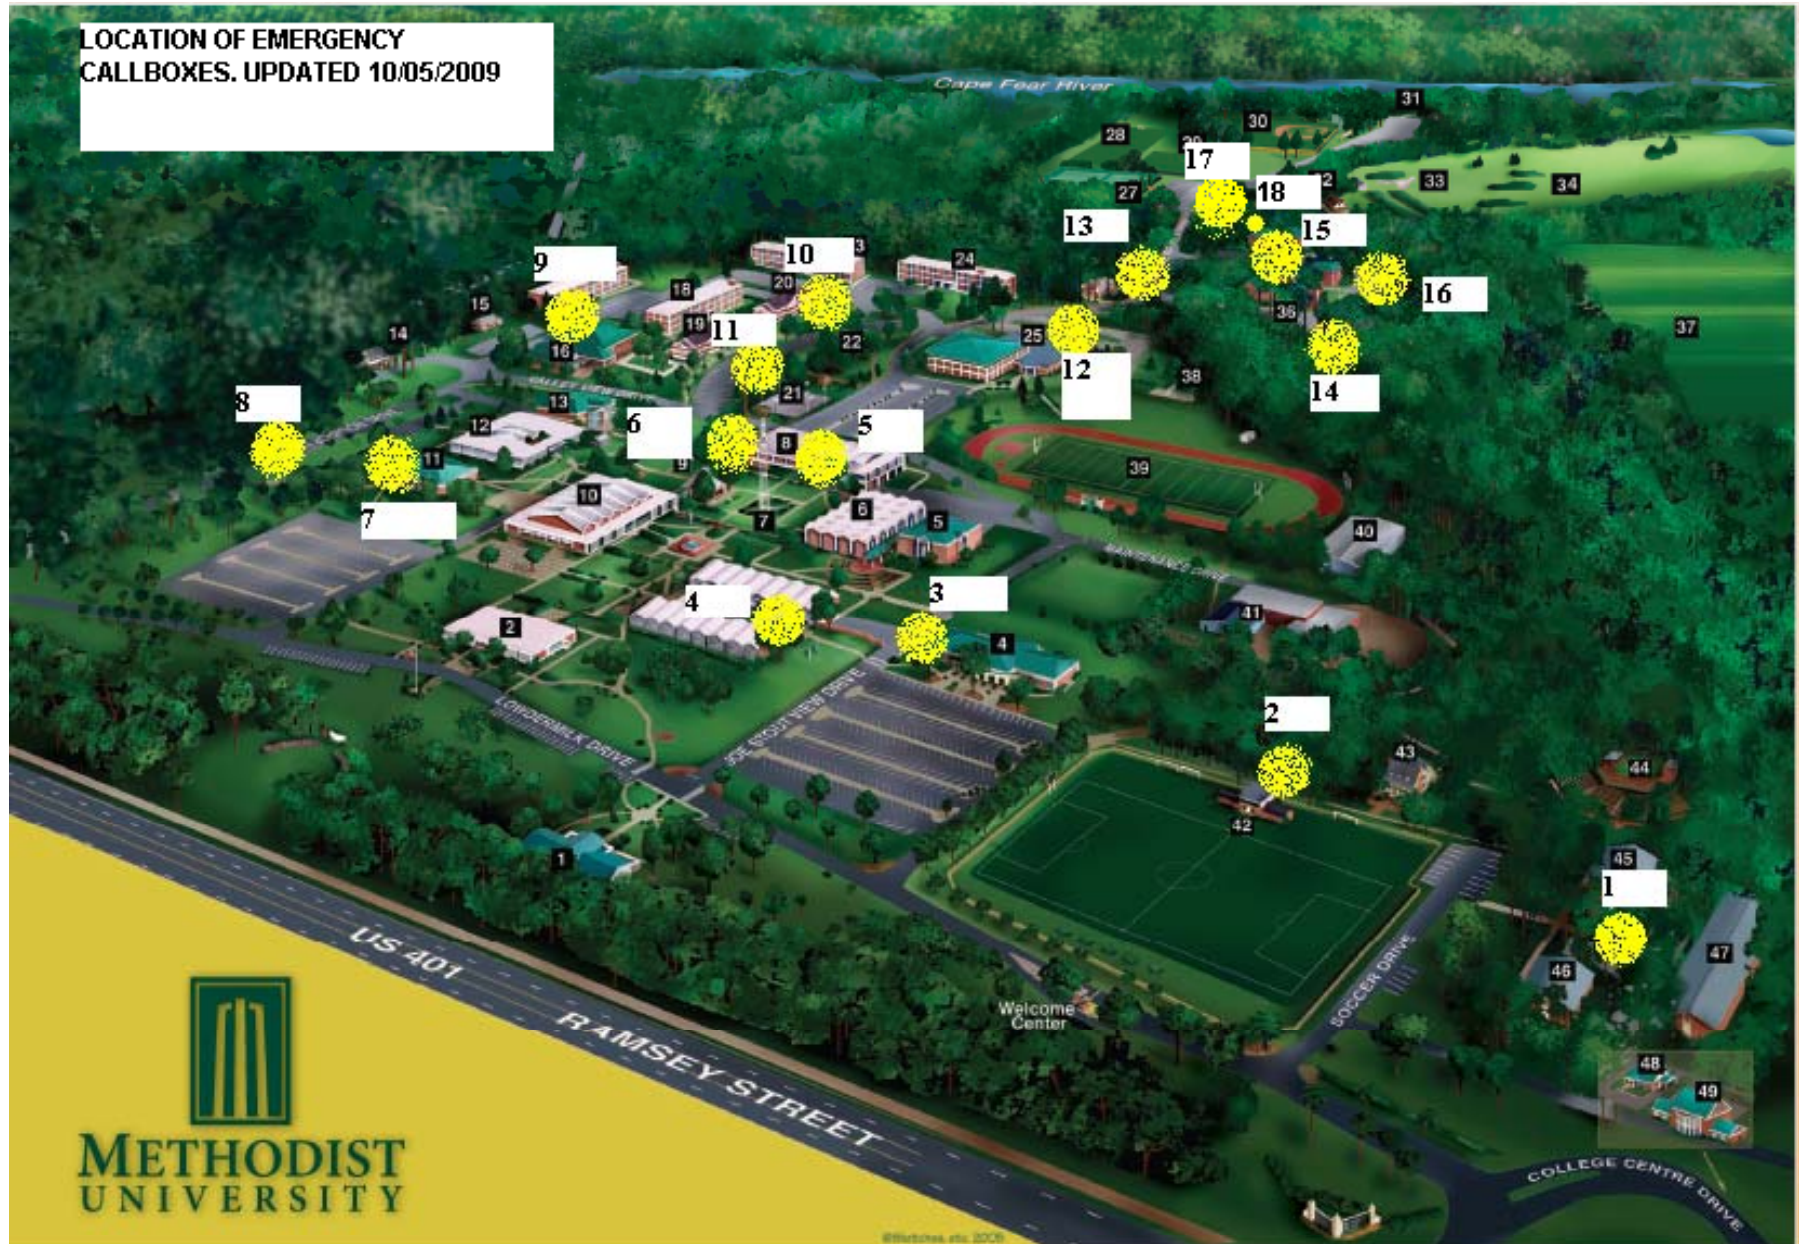

**LOCATION OF EMERGENCY
CALLBOXES. UPDATED 10/05/2009**

Location of Emergency Call Boxes by Number 10/05/09

- | | | | |
|----------------------------------|------------------------------------|--|--|
| 1~Pines Apts parking lot | 6~Outdoor Basketball Court | 11~East/West Parking Lot across from West hall | 16~Creekside Parking Entrance from Cape Fear Commons |
| 2~Soccer Building | 7~Math Building north side outside | 12~PAC Gravel Lot | 17~Player Center |
| 3~Clark Hall (north end outside) | 8~Robert Johnson Dr. | 13~Lowerfield Road just below Chris's House | 18~Path behind McLean Apartment Complex |
| 4~Trustee Building (Inside) | 9~Weaver/North Admin. Bldg | 14~Cape Fear Commons Gravel Lot | |
| 5~Berns Student Center (Inside) | 10~East End outside of Pearce Hall | 15~Creekside Parking closest to building | |