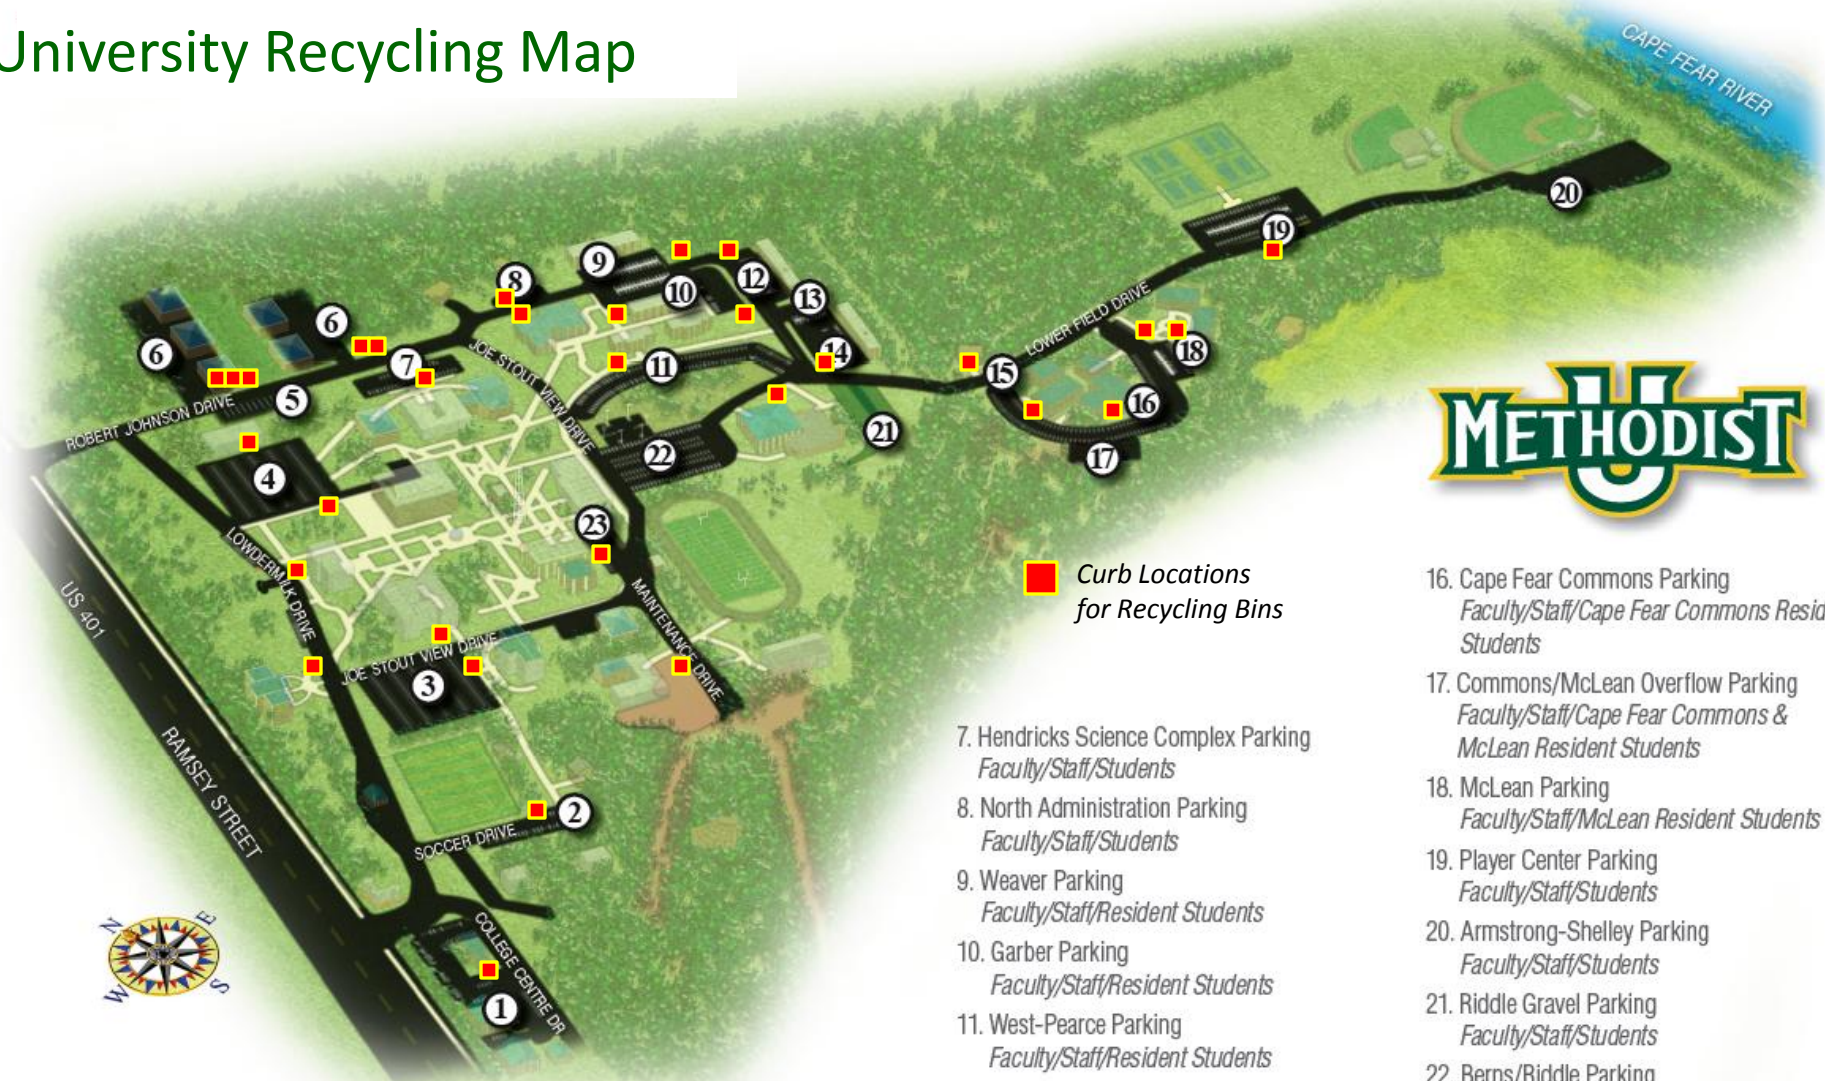

# University Recycling Map

 Curb Locations  
for Recycling Bins

- 1. Physician Assistant Complex  
*Faculty/Staff/Physician Assistant Students*
- 2. Soccer Drive Parking  
*Faculty/Staff*
- 3. Trustees/Clark Parking  
*Faculty/Staff/Commuter Students*

- 4. Bethune/Reeves Parking  
*Faculty/Staff/Commuter Students*
- 5. Robert Johnson Drive Parking  
*Faculty/Staff/Students*
- 6. Village Parking  
*Faculty/Staff/Village Housing Resident Students*

- 7. Hendricks Science Complex Parking  
*Faculty/Staff/Students*
- 8. North Administration Parking  
*Faculty/Staff/Students*
- 9. Weaver Parking  
*Faculty/Staff/Resident Students*
- 10. Garber Parking  
*Faculty/Staff/Resident Students*
- 11. West-Pearce Parking  
*Faculty/Staff/Resident Students*
- 12. Sanford Parking  
*Faculty/Staff/Resident Students*
- 13. Shared Resident Parking  
*Faculty/Staff/Resident Students*
- 14. Cumberland Parking  
*Faculty/Staff/Resident Students*
- 15. Chris's House Parking  
*Faculty/Staff/Students*

- 16. Cape Fear Commons Parking  
*Faculty/Staff/Cape Fear Commons Resident Students*
- 17. Commons/McLean Overflow Parking  
*Faculty/Staff/Cape Fear Commons & McLean Resident Students*
- 18. McLean Parking  
*Faculty/Staff/McLean Resident Students*
- 19. Player Center Parking  
*Faculty/Staff/Students*
- 20. Armstrong-Shelley Parking  
*Faculty/Staff/Students*
- 21. Riddle Gravel Parking  
*Faculty/Staff/Students*
- 22. Berns/Riddle Parking  
*Faculty/Staff/Students*
- 23. Berns/Davis Parking  
*Faculty/Staff*

**Please obey all Methodist University parking regulations and signage, regardless of general lot designations. Violators will be ticketed.**