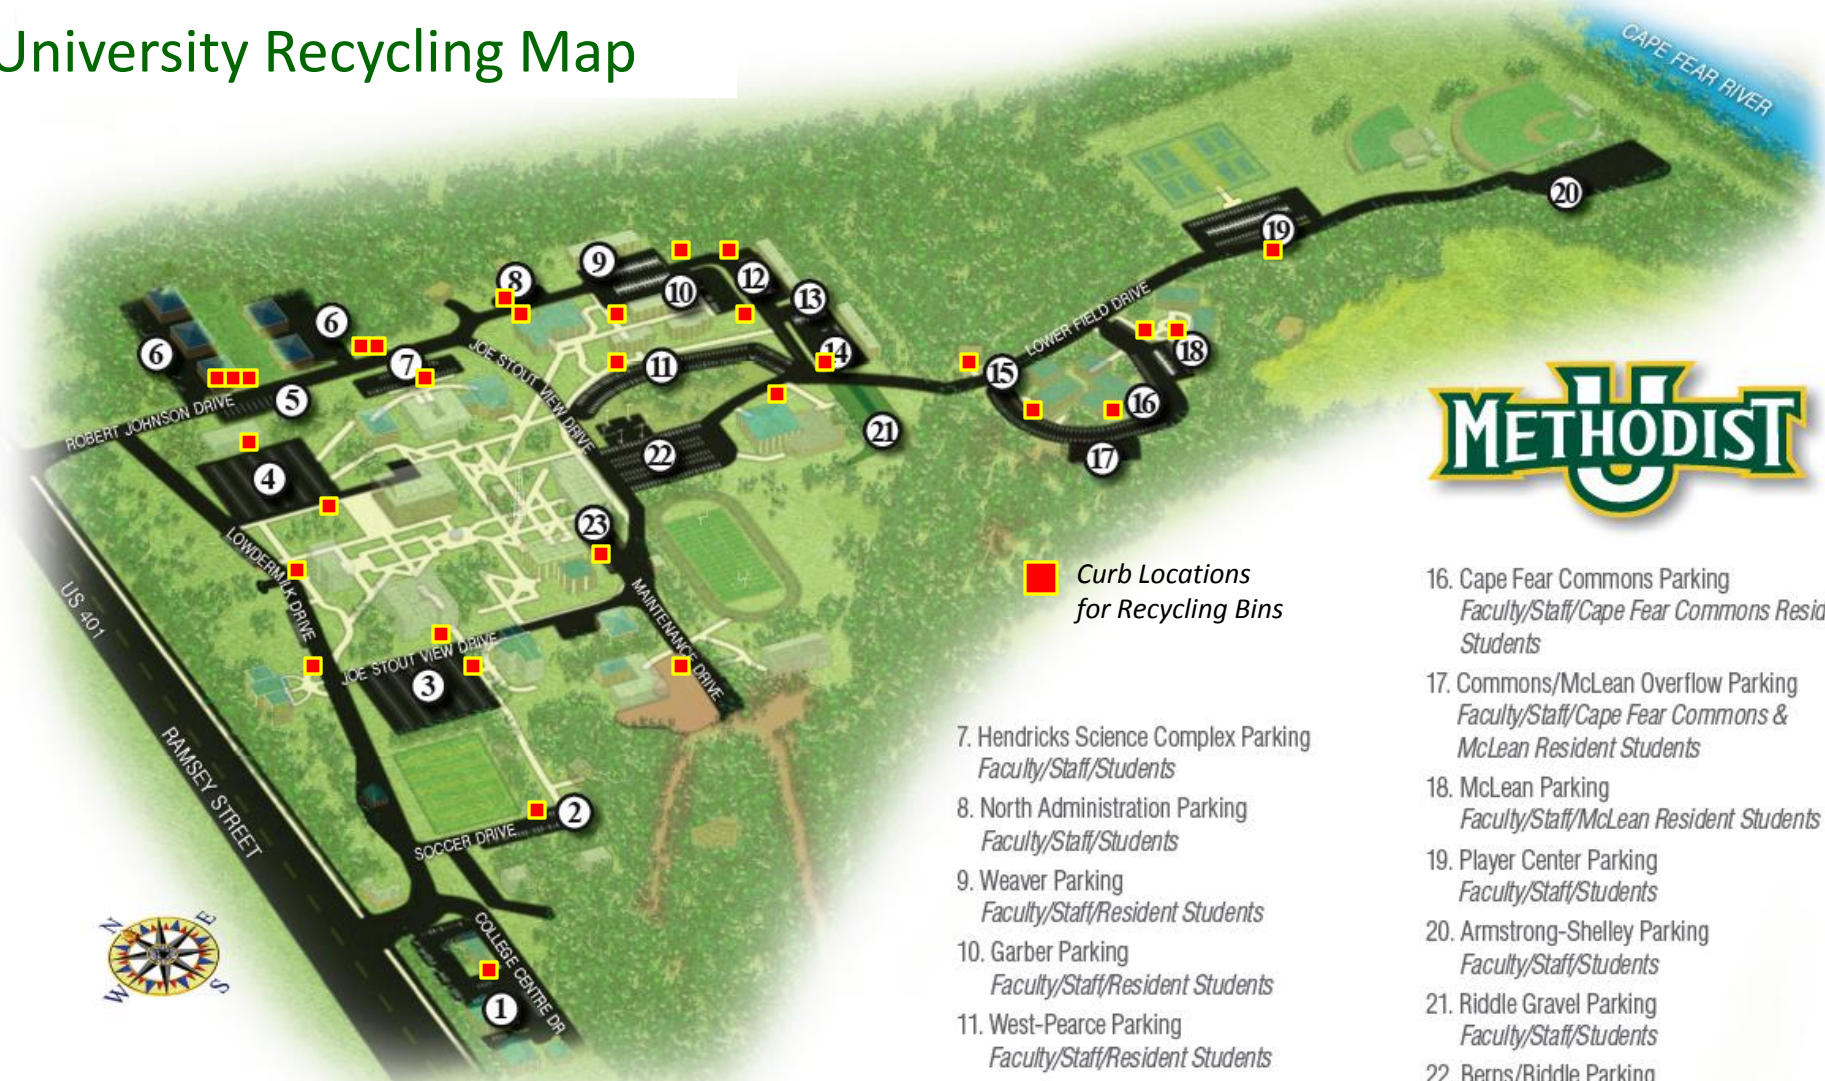

University Recycling Map

 Curb Locations
for Recycling Bins

- 1. Physician Assistant Complex
Faculty/Staff/Physician Assistant Students
- 2. Soccer Drive Parking
Faculty/Staff
- 3. Trustees/Clark Parking
Faculty/Staff/Commuter Students

- 4. Bethune/Reeves Parking
Faculty/Staff/Commuter Students
- 5. Robert Johnson Drive Parking
Faculty/Staff/Students
- 6. Village Parking
Faculty/Staff/Village Housing Resident Students

- 7. Hendricks Science Complex Parking
Faculty/Staff/Students
- 8. North Administration Parking
Faculty/Staff/Students
- 9. Weaver Parking
Faculty/Staff/Resident Students
- 10. Garber Parking
Faculty/Staff/Resident Students
- 11. West-Pearce Parking
Faculty/Staff/Resident Students
- 12. Sanford Parking
Faculty/Staff/Resident Students
- 13. Shared Resident Parking
Faculty/Staff/Resident Students
- 14. Cumberland Parking
Faculty/Staff/Resident Students
- 15. Chris's House Parking
Faculty/Staff/Students

- 16. Cape Fear Commons Parking
Faculty/Staff/Cape Fear Commons Resident Students
- 17. Commons/McLean Overflow Parking
Faculty/Staff/Cape Fear Commons & McLean Resident Students
- 18. McLean Parking
Faculty/Staff/McLean Resident Students
- 19. Player Center Parking
Faculty/Staff/Students
- 20. Armstrong-Shelley Parking
Faculty/Staff/Students
- 21. Riddle Gravel Parking
Faculty/Staff/Students
- 22. Berns/Riddle Parking
Faculty/Staff/Students
- 23. Berns/Davis Parking
Faculty/Staff

Please obey all Methodist University parking regulations and signage, regardless of general lot designations. Violators will be ticketed.